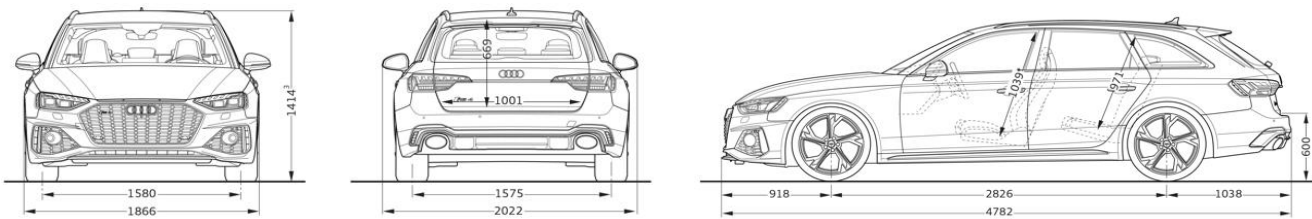

Performance

Acceleration - 0-100 km/h (sec)	4.1
Top Speed (km/h)	250

Powertrain

Engine capacity (cc)	2,894
Maximum power (kW)	331
Maximum Torque (Nm)	600
Transmission	8 speed Tiptronic
Drive	quattro

Fuel & Emissions

³ The figures provided are converted using official NZ Government calculator to 3P-WLTP from official manufacturer's 4P WLTP or NEDC tests in accordance with EU legislation.

Dimensions & Capacities

Number of seating positions	5
Luggage capacity in litres (Second row up / down)	495 / 1495
Towing capacity in kg (12% gradient braked)	1,900